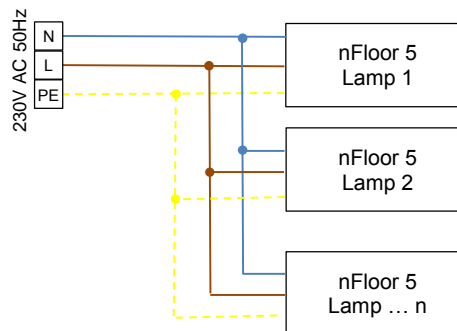

Contact: +48 58 781 33 99

sales@niviss.com

www.niviss.com

NIVISS reserves the right to make technical changes without prior notice.

Copyright © NIVISS 2014-12-22 Niviss_nFloor-5-HV_EN_VA07

CREE
LED Solution Provider