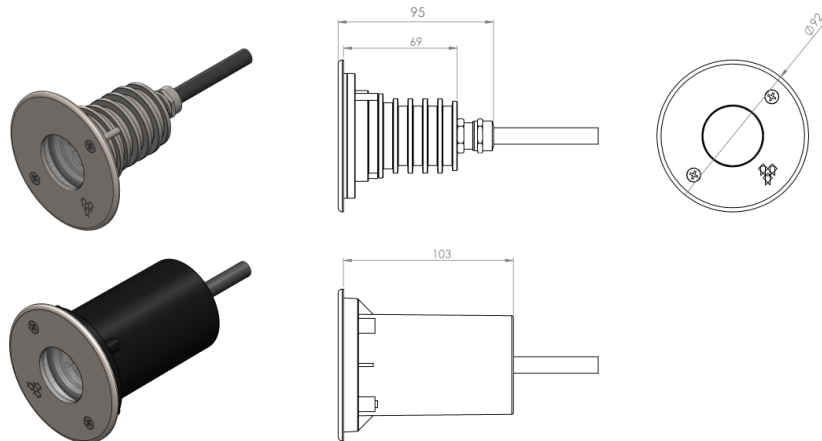

SPECIFICATION

Color	Comfort White	Warm White	Neutral White	Cool White
Color Temperature	2700 ± 150 K	3000 ± 150 K	4000 ± 250 K	5000 ± 250 K
Source Lumen Output*	290 lm	305 lm	305 lm	350 lm
CRI	≥80		≥ 70	
LED Working Current	400 mA			
Input Voltage	230V AC 50Hz			
Number of LEDs	3			
Led Family	XLamp® XT-E Cree® LEDs			
Operating temperature	-20°C ÷ +40°C			
Dimensions	Ø343 mm x H105,3mm (without plastic box)			
Ingres Protection	IP67			
Maximum immersion	-			
Appliance class	Class I			
Viewing Angle [FWHM]	28°, 40°, 52°			
Wattage	5W			
Dimmable	-			
Lifetime **	≥ 35000			
Connection cable	H07N			
Working Load	700kg			
Mechanical impacts class	IK08			

* Source performance in real-life conditions at ambient temperature of 25°C; includes optical losses, tolerance of source Lumen Output - 5%

** Approximate lifetime of LEDs as declared by the manufacturer [Cree®](#) and other electronic components

DIMENSIONS [mm]

ELECTRICAL INSTALATION