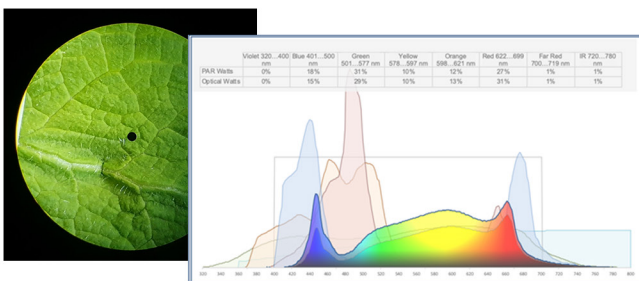

We offer a wide range of LED secondary optics that could be used depending on the environment in which the product is said to operate. Project can base on optic solutions from Ledil, Khatod, Ledlink, Carclo or many more.

Power supplies and power sources are selected in accordance with the requirements of our customers.