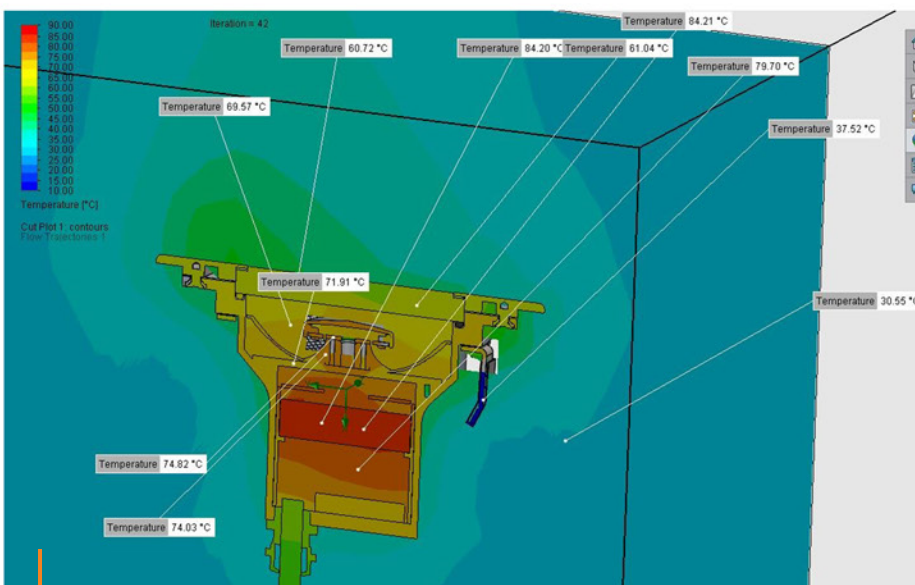

NIVISS

LESZEK ŁOSIN SP. J.

Rdestowa 53D
81-577 Gdynia
Poland

tel: +48 58 781 33 99

info@niviss.com
www.niviss.com

**STREET LIGHTING
LED MODULES**