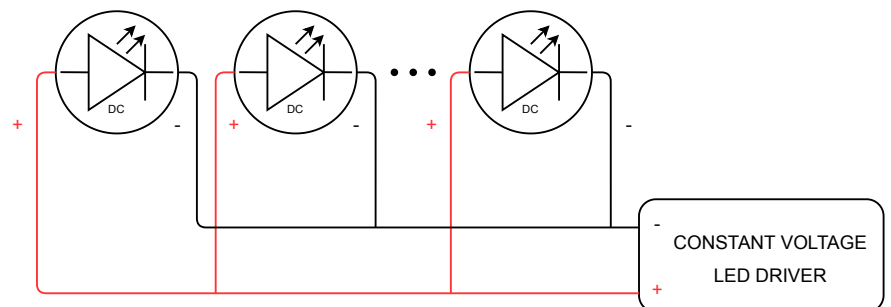

Working temperature range	-20°C ÷ +55°C
IP protection class	IP67
Lifetime L80B10	≥ 60 000h
Impact resistance	IK10
Protection class	III
Connection	0.5m
Wiring	H07RN-F 2X1.5
Dimming	ON-OFF/PWM
Luminous flux tolerance	±10%
Angle of distribution	10°, 20°, 45°

TECHNICAL DRAWINGS

GROUND STANDARD PREMIUM 12V/24V DC

The Niviss outdoor LED lighting fixture can be used for lighting many places and objects such as:

- parks
- gardens
- exterior walls
- squares
- premises
- plants

ELECTRICAL INSTALLATION

Connecting to the power supply should be done when the power supply is off.

ORDER CODE AND TECHNICAL SPECIFICATIONS OF VARIANTS

VARIANT CODES IN THE TABLE BELOW TECHNICAL SPECIFICATIONS OF VARIANTS IN DATASHEET OF VARIANT