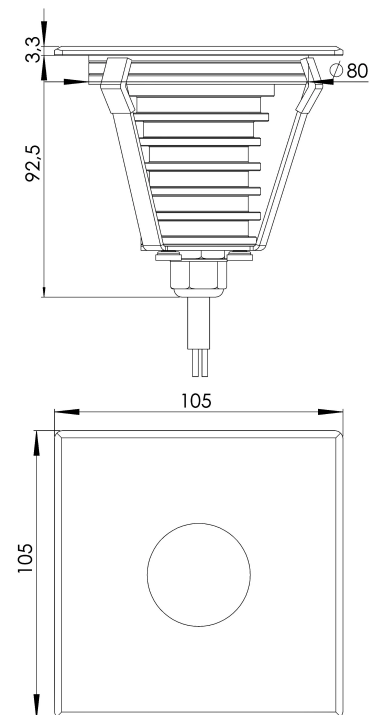

TECHNICAL DRAWINGS