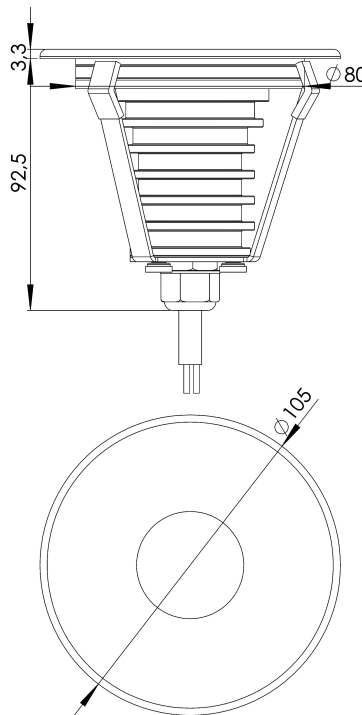

TECHNICAL DRAWINGS