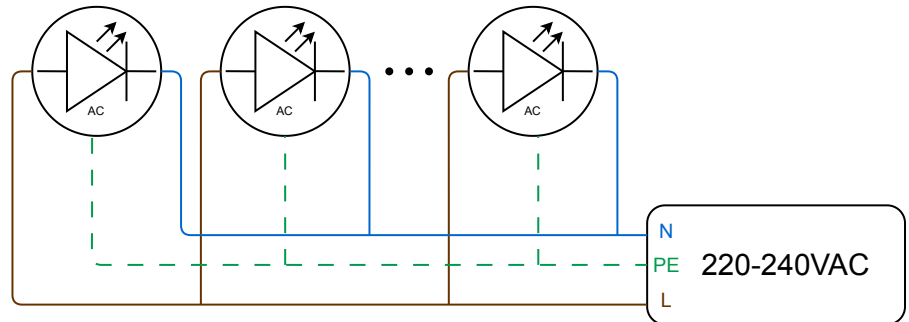

Working temperature range	-20°C ÷ +55°C
IP protection class	IP67
Lifetime L80B10	≥ 60 000h
Impact resistance	IK10
Protection class	I
Connection	0.5m
Wiring	H07RN-F 3G1
Dimming	ON-OFF
Luminous flux tolerance	±10%
Angle of distribution	10°, 20°, 30°, 45°

TECHNICAL DRAWINGS

GROUND MEDIUM PREMIUM 220- 240V AC 50/60Hz

The Niviss outdoor LED lighting fixture can be used for lighting many places and objects such as:

- parks
- gardens
- exterior walls
- squares
- premises
- plants

ELECTRICAL INSTALLATION

Connecting to the power supply should be done when the power supply is off.

ORDER CODE AND TECHNICAL SPECIFICATIONS OF VARIANTS

VARIANT CODES IN THE TABLE BELOW TECHNICAL SPECIFICATIONS OF VARIANTS IN DATASHEET OF VARIANT