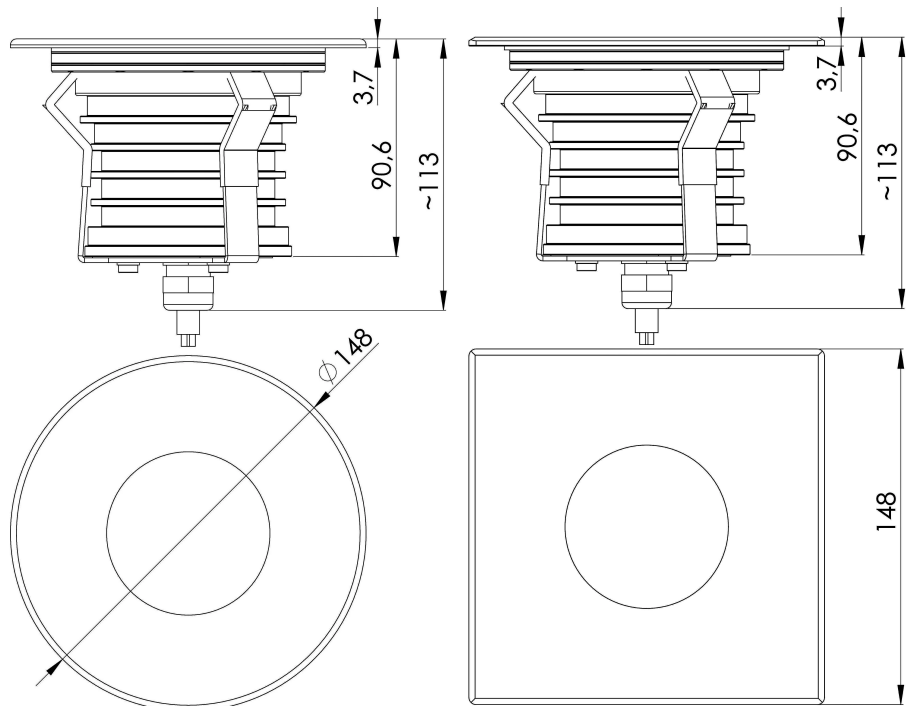

TECHNICAL DRAWINGS