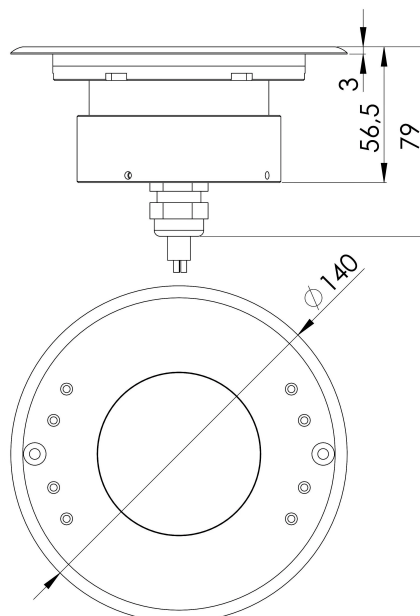

## POOL MEDIUM TITANIUM 12V/24V DC

The Pool series was designed using modern simulation methods in order to obtain the highest product quality.

- based on CREE® LEDs
- IP68
- made of 316L steel and Titanium
- 12V/ 24V DC
- 5-year warranty
- 18 W
- possibility of connecting under water

Working temperature range	-20°C ÷ +55°C
IP protection class	IP68
Lifetime L80B10	≥ 60 000h
Impact resistance	IK10
Protection class	III
Connection	1,5m
Wiring	SIHF 2X1.5
Dimming	PWM, ON-OFF
Luminous flux tolerance	±10%
Angle of distribution	10°, 20°, 30°

### TECHNICAL DRAWINGS

## ORDER CODE AND TECHNICAL SPECIFICATIONS OF VARIANTS

Index	[DEG]	[K]	Lumen Output [lm]	CRI/RA	[W]	Power supply type	Body material	Front material	EAN	Front shape
POOL-MEDIUM-18-VW-10-RD-TS-LV-COB-R	10	2700	1500	≥80	18	12V/24V DC	SST	SSTi	5905658703004	○
POOL-MEDIUM-18-VW-20-RD-TS-LV-COB-R	20	2700	1500	≥80	18	12V/24V DC	SST	SSTi	5905658703011	○
POOL-MEDIUM-18-VW-30-RD-TS-LV-COB-R	30	2700	1500	≥80	18	12V/24V DC	SST	SSTi	5905658703028	○
POOL-MEDIUM-18-WW-10-RD-TS-LV-COB-R	10	3000	1500	≥80	18	12V/24V DC	SST	SSTi	5905658703035	○
POOL-MEDIUM-18-WW-20-RD-TS-LV-COB-R	20	3000	1500	≥80	18	12V/24V DC	SST	SSTi	5905658703042	○
POOL-MEDIUM-18-WW-30-RD-TS-LV-COB-R	30	3000	1500	≥80	18	12V/24V DC	SST	SSTi	5905658703059	○
POOL-MEDIUM-18-NW-10-RD-TS-LV-COB-R	10	4000	1660	≥80	18	12V/24V DC	SST	SSTi	5905658703066	○
POOL-MEDIUM-18-NW-20-RD-TS-LV-COB-R	20	4000	1660	≥80	18	12V/24V DC	SST	SSTi	5905658703073	○
POOL-MEDIUM-18-NW-30-RD-TS-LV-COB-R	30	4000	1660	≥80	18	12V/24V DC	SST	SSTi	5905658703080	○
POOL-MEDIUM-18-CW-10-RD-TS-LV-COB-R	10	5000	1660	≥80	18	12V/24V DC	SST	SSTi	5905658703097	○
POOL-MEDIUM-18-CW-20-RD-TS-LV-COB-R	20	5000	1660	≥80	18	12V/24V DC	SST	SSTi	5905658703103	○
POOL-MEDIUM-18-CW-30-RD-TS-LV-COB-R	30	5000	1660	≥80	18	12V/24V DC	SST	SSTi	5905658703110	○