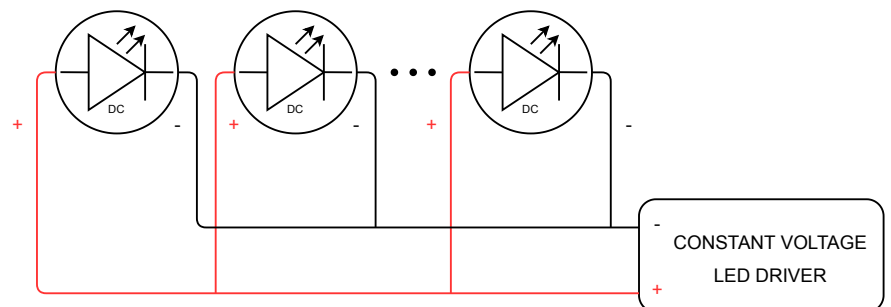

### TECHNICAL DRAWINGS

## POOL MEDIUM TITANIUM 12V/24V DC

Niviss swimming pool luminaires can be immersed up to a depth of 3 meters and used to light and illuminate :

- swimming pools
- fountains

### ELECTRICAL INSTALLATION

Connecting to the power supply should be done when the power supply is off.